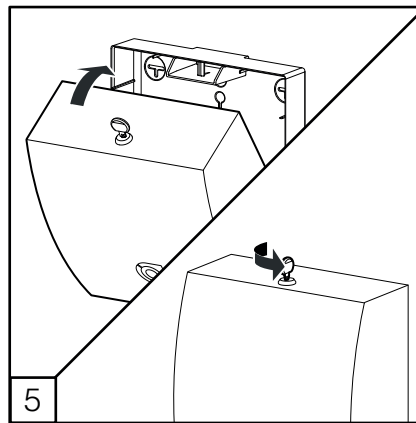

# VELA

STAINLESS STEEL AISI 304

VE-FO - MINI MULTIFOLD HAND TOWEL DISPENSER (🧻)

VE-TO - JUMBO TOILET ROLL DISPENSER (🌀)

VE-TF - MINI FOLDED TOILET TISSUE DISPENSER (🧻)

(i) Only with dispenser not fixed on the wall

(i) Only with dispenser not fixed on the wall