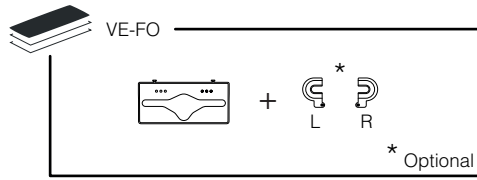

# VELA

STAINLESS STEEL AISI 304

VE-FO - MINI MULTIFOLD HAND TOWEL DISPENSER (🧻)

VE-TO - JUMBO TOILET ROLL DISPENSER (🌀)

VE-TF - MINI FOLDED TOILET TISSUE DISPENSER (🧻)

(i) Only with dispenser not fixed on the wall

(i) Only with dispenser not fixed on the wall