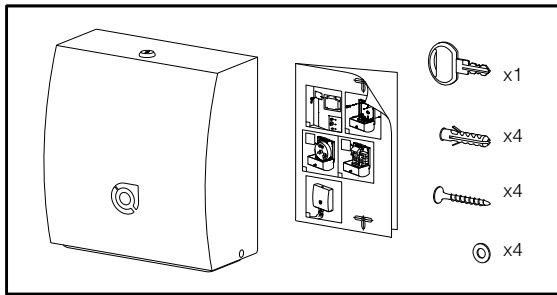

# VELA

STAINLESS STEEL AISI 304

VE-FO - MINI MULTIFOLD HAND TOWEL DISPENSER (🧻)

VE-TO - JUMBO TOILET ROLL DISPENSER (🌀)

VE-TF - MINI FOLDED TOILET TISSUE DISPENSER (🧻)

(i) Only with dispenser not fixed on the wall

(i) Only with dispenser not fixed on the wall