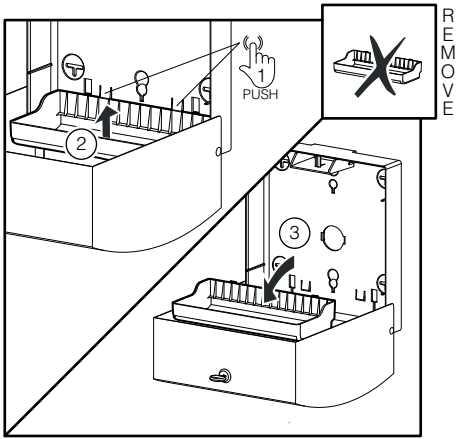

# VELA

STAINLESS STEEL AISI 304

VE-FO - MINI MULTIFOLD HAND TOWEL DISPENSER (🧻)

VE-TO - JUMBO TOILET ROLL DISPENSER (🌀)

VE-TF - MINI FOLDED TOILET TISSUE DISPENSER (🧻)

(i) Only with dispenser not fixed on the wall

(i) Only with dispenser not fixed on the wall