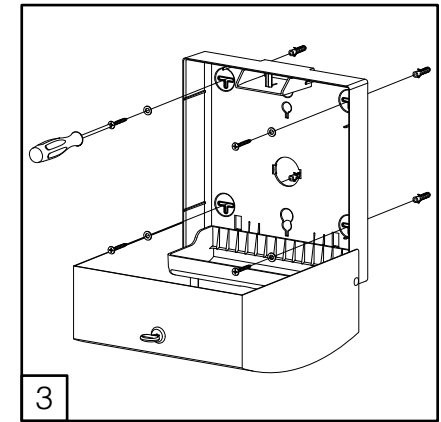

# VELA

STAINLESS STEEL AISI 304

VE-FO - MINI MULTIFOLD HAND TOWEL DISPENSER (🧻)

VE-TO - JUMBO TOILET ROLL DISPENSER (🌀)

VE-TF - MINI FOLDED TOILET TISSUE DISPENSER (🧻)

(i) Only with dispenser not fixed on the wall

(i) Only with dispenser not fixed on the wall