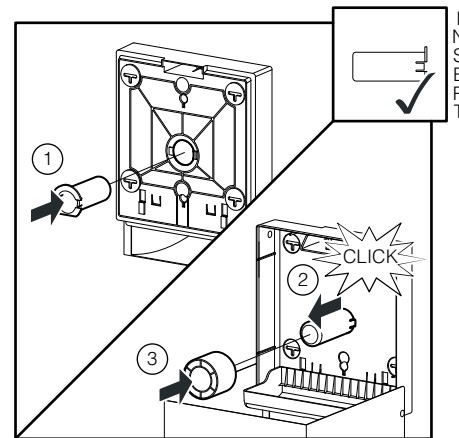

# VELA

STAINLESS STEEL AISI 304

VE-FO - MINI MULTIFOLD HAND TOWEL DISPENSER (🧻)

VE-TO - JUMBO TOILET ROLL DISPENSER (🌀)

VE-TF - MINI FOLDED TOILET TISSUE DISPENSER (🧻)

(i) Only with dispenser not fixed on the wall

(i) Only with dispenser not fixed on the wall