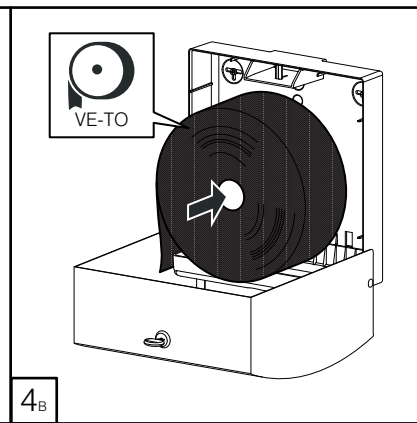

# VELA

STAINLESS STEEL AISI 304

VE-FO - MINI MULTIFOLD HAND TOWEL DISPENSER (🧻)

VE-TO - JUMBO TOILET ROLL DISPENSER (🌀)

VE-TF - MINI FOLDED TOILET TISSUE DISPENSER (🧻)

(i) Only with dispenser not fixed on the wall

(i) Only with dispenser not fixed on the wall