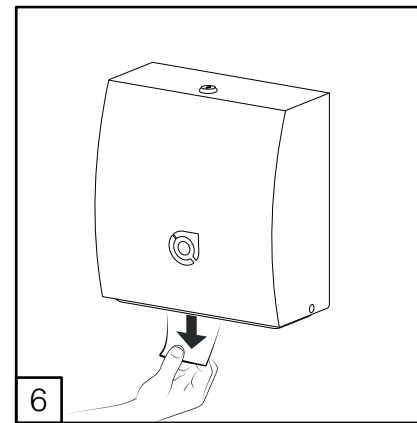

# VELA

STAINLESS STEEL AISI 304

VE-FO - MINI MULTIFOLD HAND TOWEL DISPENSER (🧻)

VE-TO - JUMBO TOILET ROLL DISPENSER (🌀)

VE-TF - MINI FOLDED TOILET TISSUE DISPENSER (🧻)

(i) Only with dispenser not fixed on the wall

(i) Only with dispenser not fixed on the wall