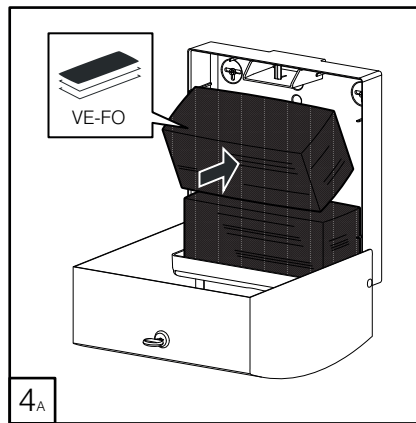

# VELA

STAINLESS STEEL AISI 304

VE-FO - MINI MULTIFOLD HAND TOWEL DISPENSER (🧻)

VE-TO - JUMBO TOILET ROLL DISPENSER (🌀)

VE-TF - MINI FOLDED TOILET TISSUE DISPENSER (🧻)

(i) Only with dispenser not fixed on the wall

(i) Only with dispenser not fixed on the wall