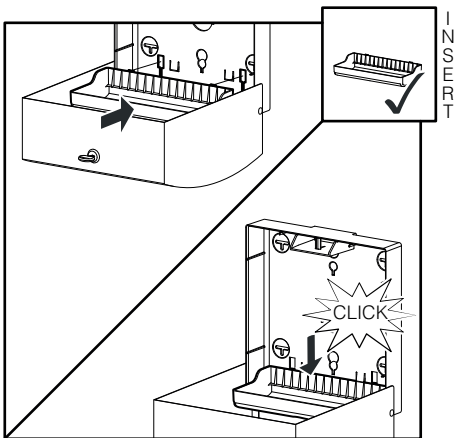

# VELA

STAINLESS STEEL AISI 304

VE-FO - MINI MULTIFOLD HAND TOWEL DISPENSER (🧻)

VE-TO - JUMBO TOILET ROLL DISPENSER (🌀)

VE-TF - MINI FOLDED TOILET TISSUE DISPENSER (🧻)

(i) Only with dispenser not fixed on the wall

(i) Only with dispenser not fixed on the wall