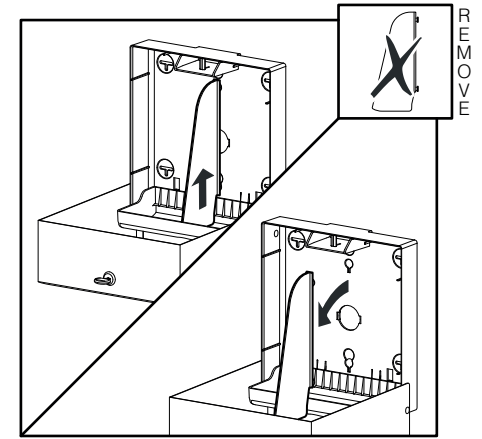

# VELA

STAINLESS STEEL AISI 304

VE-FO - MINI MULTIFOLD HAND TOWEL DISPENSER (🧻)

VE-TO - JUMBO TOILET ROLL DISPENSER (🌀)

VE-TF - MINI FOLDED TOILET TISSUE DISPENSER (🧻)

(i) Only with dispenser not fixed on the wall

(i) Only with dispenser not fixed on the wall