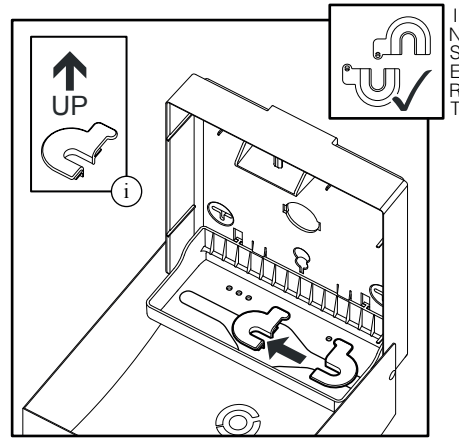

# VELA

STAINLESS STEEL AISI 304

VE-FO - MINI MULTIFOLD HAND TOWEL DISPENSER (🧻)

VE-TO - JUMBO TOILET ROLL DISPENSER (🌀)

VE-TF - MINI FOLDED TOILET TISSUE DISPENSER (🧻)

(i) Only with dispenser not fixed on the wall

(i) Only with dispenser not fixed on the wall