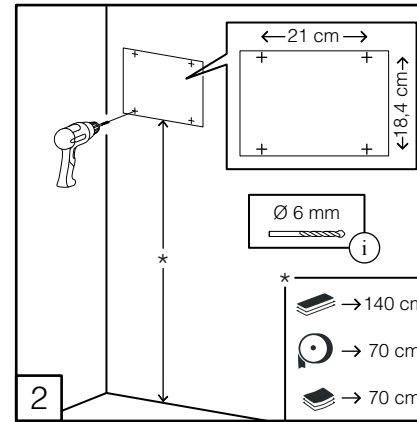

# VELA

STAINLESS STEEL AISI 304

VE-FO - MINI MULTIFOLD HAND TOWEL DISPENSER (🧻)

VE-TO - JUMBO TOILET ROLL DISPENSER (🌀)

VE-TF - MINI FOLDED TOILET TISSUE DISPENSER (🧻)

(i) Only with dispenser not fixed on the wall

(i) Only with dispenser not fixed on the wall