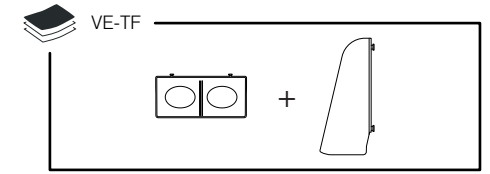

# VELA

STAINLESS STEEL AISI 304

VE-FO - MINI MULTIFOLD HAND TOWEL DISPENSER (🧻)

VE-TO - JUMBO TOILET ROLL DISPENSER (🌀)

VE-TF - MINI FOLDED TOILET TISSUE DISPENSER (🧻)

(i) Only with dispenser not fixed on the wall

(i) Only with dispenser not fixed on the wall