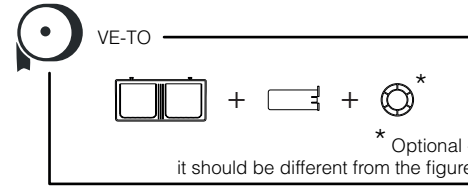

# VELA

STAINLESS STEEL AISI 304

VE-FO - MINI MULTIFOLD HAND TOWEL DISPENSER (🧻)

VE-TO - JUMBO TOILET ROLL DISPENSER (🌀)

VE-TF - MINI FOLDED TOILET TISSUE DISPENSER (🧻)

(i) Only with dispenser not fixed on the wall

(i) Only with dispenser not fixed on the wall