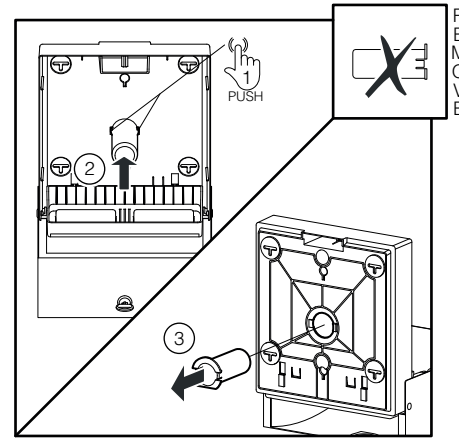

# VELA

STAINLESS STEEL AISI 304

VE-FO - MINI MULTIFOLD HAND TOWEL DISPENSER (🧻)

VE-TO - JUMBO TOILET ROLL DISPENSER (🌀)

VE-TF - MINI FOLDED TOILET TISSUE DISPENSER (🧻)

(i) Only with dispenser not fixed on the wall

(i) Only with dispenser not fixed on the wall