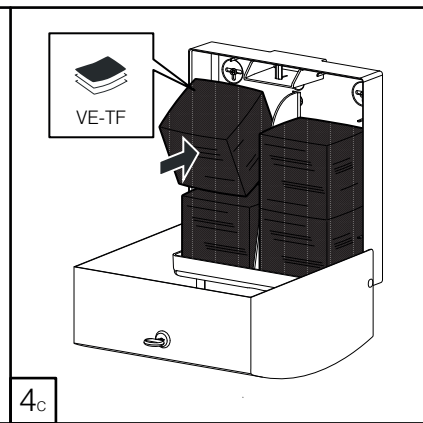

# VELA

STAINLESS STEEL AISI 304

VE-FO - MINI MULTIFOLD HAND TOWEL DISPENSER (🧻)

VE-TO - JUMBO TOILET ROLL DISPENSER (🌀)

VE-TF - MINI FOLDED TOILET TISSUE DISPENSER (🧻)

(i) Only with dispenser not fixed on the wall

(i) Only with dispenser not fixed on the wall