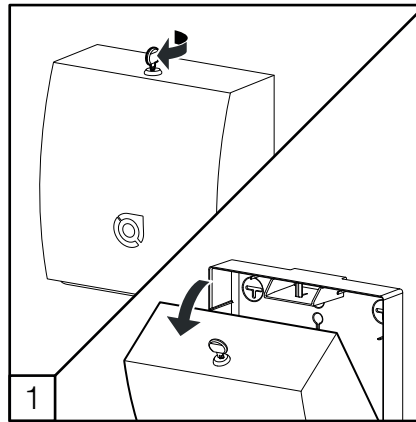

# VELA

STAINLESS STEEL AISI 304

VE-FO - MINI MULTIFOLD HAND TOWEL DISPENSER (🧻)

VE-TO - JUMBO TOILET ROLL DISPENSER (🌀)

VE-TF - MINI FOLDED TOILET TISSUE DISPENSER (🧻)

(i) Only with dispenser not fixed on the wall

(i) Only with dispenser not fixed on the wall