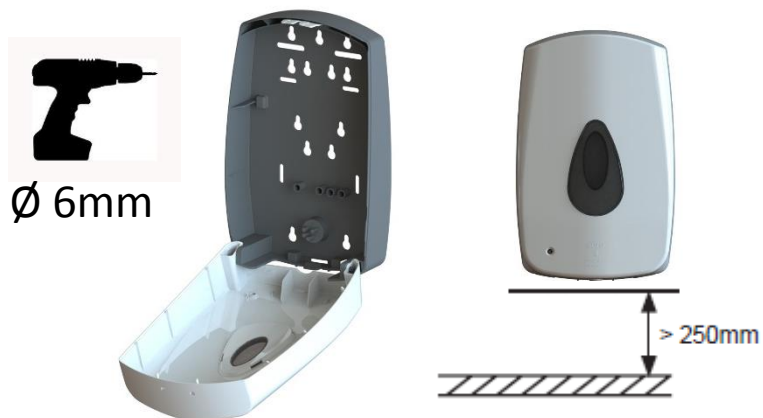

Modular Touch-Free Installation Instructions

Green

Red

Yellow

Follow soap
manufacturers guidelines

Modular Touch Free Instruction Card (B858)
© Copyright Brightwell Dispensers Ltd
www.Brightwell.co.uk