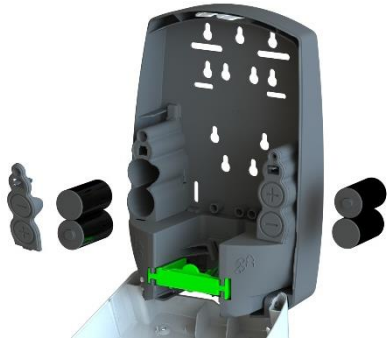

Modular Touch-Free Installation Instructions

Green

Red

Yellow

Follow soap
manufacturers guidelines

Modular Touch Free Instruction Card (B858)
© Copyright Brightwell Dispensers Ltd
www.Brightwell.co.uk