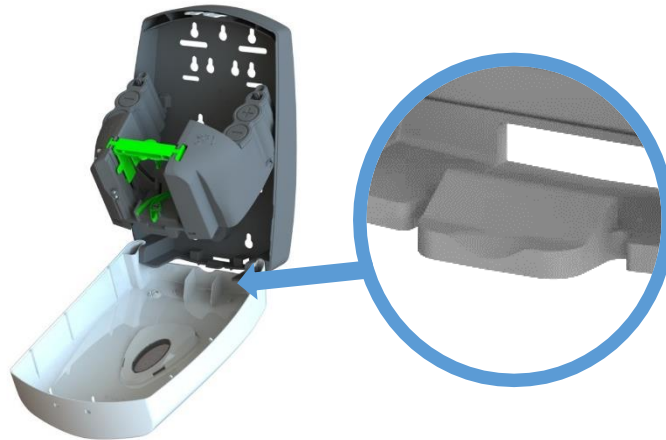

Modular Touch-Free Installation Instructions

Green

Red

Yellow

Follow soap
manufacturers guidelines

Modular Touch Free Instruction Card (B858)
© Copyright Brightwell Dispensers Ltd
www.Brightwell.co.uk