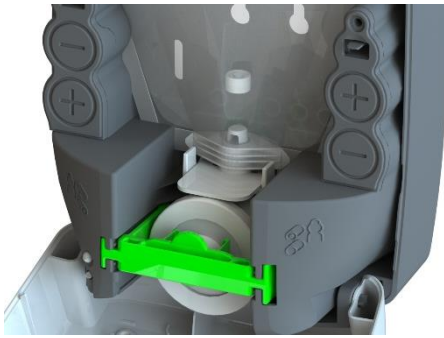

Modular Touch-Free Installation Instructions

Green

Red

Yellow

Follow soap
manufacturers guidelines

Modular Touch Free Instruction Card (B858)
© Copyright Brightwell Dispensers Ltd
www.Brightwell.co.uk