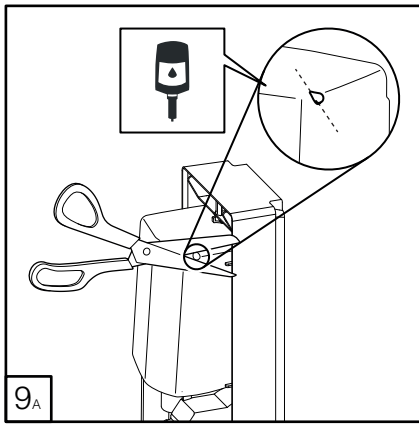

# VELA

STAINLESS STEEL AISI 304

\* Refillable version only

## VE-SO - ELECTRONIC SOAP DISPENSER WITH HARD CARTRIDGE (🔌) OR REFILLABLE (🔌)

 OPERATING  
 TEMPERATURE  
 -15 ~ +50 °C

i