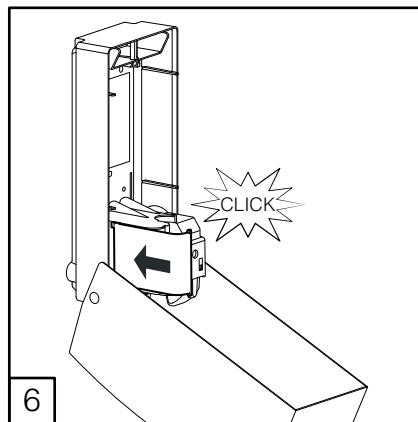

# VELA

STAINLESS STEEL AISI 304

\* Refillable version only

## VE-SO - ELECTRONIC SOAP DISPENSER WITH HARD CARTRIDGE (🔌) OR REFILLABLE (🔌)

 OPERATING  
 TEMPERATURE  
 -15 ~ +50 °C

i