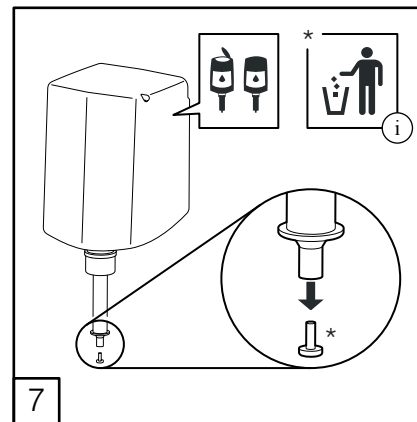

# VELA

STAINLESS STEEL AISI 304

\* Refillable version only

## VE-SO - ELECTRONIC SOAP DISPENSER WITH HARD CARTRIDGE (🔌) OR REFILLABLE (🔌)

 OPERATING  
 TEMPERATURE  
 -15 ~ +50 °C

i