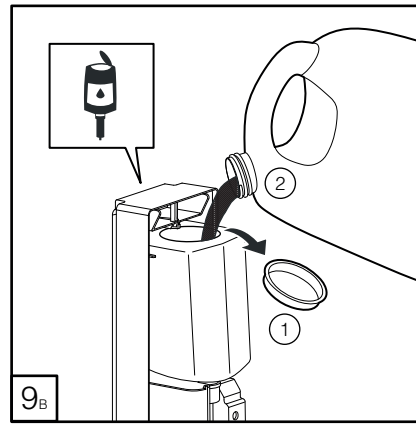

# VELA

STAINLESS STEEL AISI 304

\* Refillable version only

## VE-SO - ELECTRONIC SOAP DISPENSER WITH HARD CARTRIDGE (🔌) OR REFILLABLE (🔌)

 OPERATING  
 TEMPERATURE  
 -15 ~ +50 °C

i