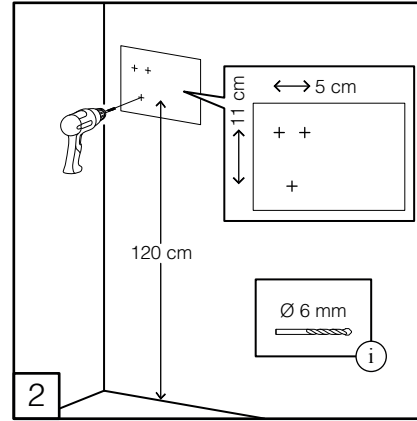

## VE-SO - ELECTRONIC SOAP DISPENSER WITH HARD CARTRIDGE (🔌) OR REFILLABLE (🔌)

 OPERATING  
 TEMPERATURE  
 -15 ~ +50 °C

i