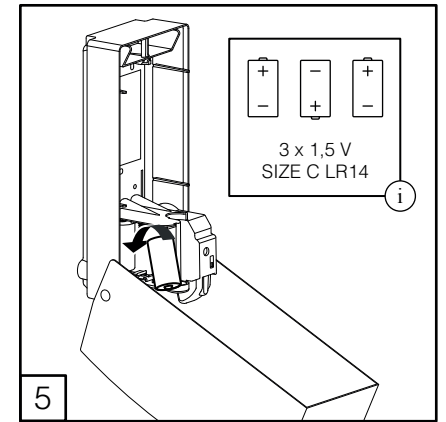

## VE-SO - ELECTRONIC SOAP DISPENSER WITH HARD CARTRIDGE (🔌) OR REFILLABLE (🔌)

 OPERATING  
 TEMPERATURE  
 -15 ~ +50 °C

i