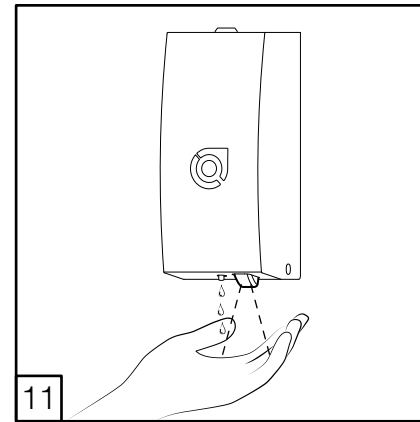

# VELA

STAINLESS STEEL AISI 304

\* Refillable version only

## VE-SO - ELECTRONIC SOAP DISPENSER WITH HARD CARTRIDGE (🔌) OR REFILLABLE (🔌)

 OPERATING  
 TEMPERATURE  
 -15 ~ +50 °C

i