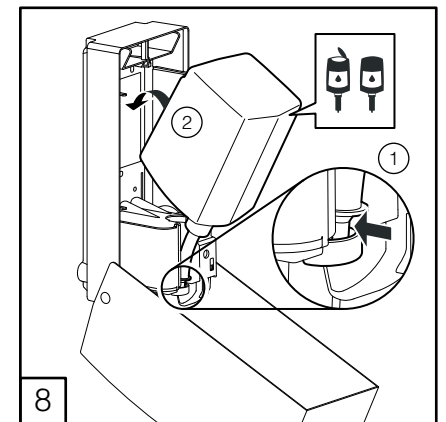

# VELA

STAINLESS STEEL AISI 304

\* Refillable version only

## VE-SO - ELECTRONIC SOAP DISPENSER WITH HARD CARTRIDGE (🔌) OR REFILLABLE (🔌)

 OPERATING  
 TEMPERATURE  
 -15 ~ +50 °C

i