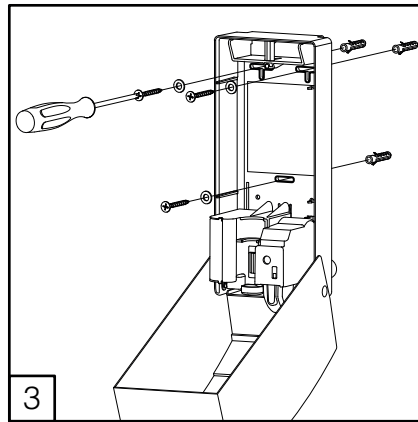

# VELA

STAINLESS STEEL AISI 304

\* Refillable version only

## VE-SO - ELECTRONIC SOAP DISPENSER WITH HARD CARTRIDGE (🔌) OR REFILLABLE (🔌)

 OPERATING  
 TEMPERATURE  
 -15 ~ +50 °C

i