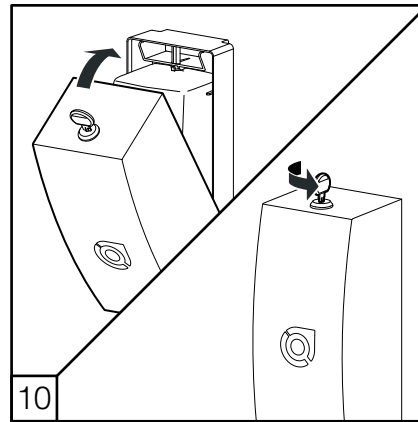

# VELA

STAINLESS STEEL AISI 304

\* Refillable version only

## VE-SO - ELECTRONIC SOAP DISPENSER WITH HARD CARTRIDGE (🔌) OR REFILLABLE (🔌)

 OPERATING  
 TEMPERATURE  
 -15 ~ +50 °C

i