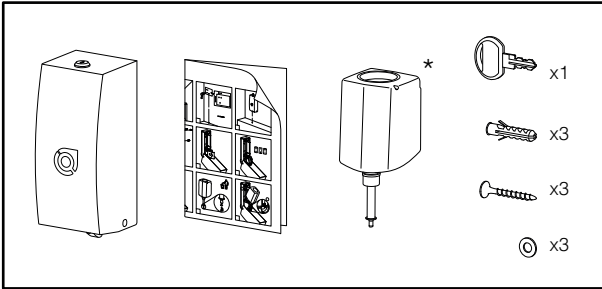

# VELA

STAINLESS STEEL AISI 304

\* Refillable version only

## VE-SO - ELECTRONIC SOAP DISPENSER WITH HARD CARTRIDGE (🔌) OR REFILLABLE (🔌)

 OPERATING  
 TEMPERATURE  
 -15 ~ +50 °C

i