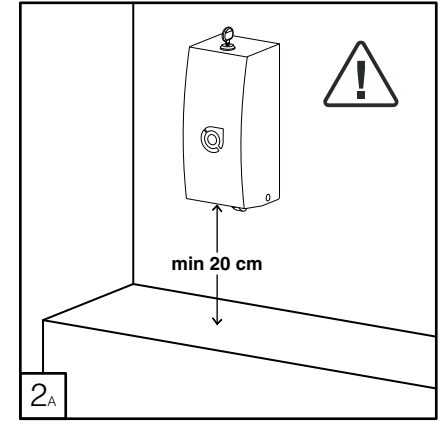

## VE-SO - ELECTRONIC SOAP DISPENSER WITH HARD CARTRIDGE (🔌) OR REFILLABLE (🔌)

 OPERATING  
 TEMPERATURE  
 -15 ~ +50 °C

i