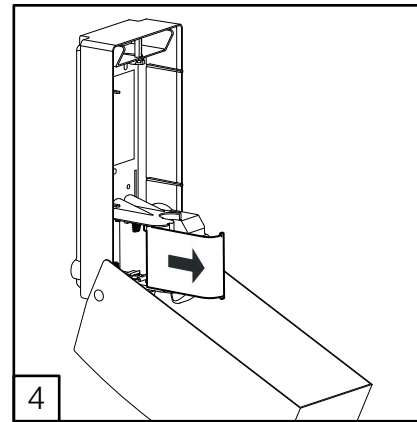

## VE-SO - ELECTRONIC SOAP DISPENSER WITH HARD CARTRIDGE (🔌) OR REFILLABLE (🔌)

 OPERATING  
 TEMPERATURE  
 -15 ~ +50 °C

i