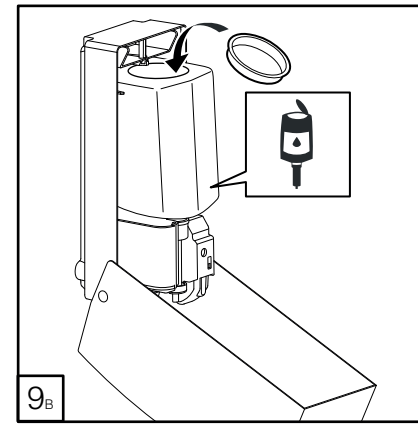

# VELA

STAINLESS STEEL AISI 304

\* Refillable version only

## VE-SO - ELECTRONIC SOAP DISPENSER WITH HARD CARTRIDGE (🔌) OR REFILLABLE (🔌)

 OPERATING  
 TEMPERATURE  
 -15 ~ +50 °C

i