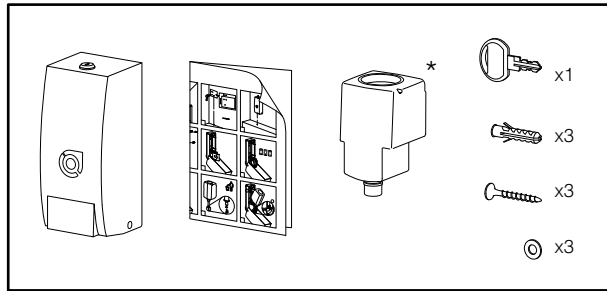

VELA

STAINLESS STEEL AISI 304

* Refillable version only

VE-SO - MANUAL SOAP DISPENSER FOR DISPOSABLE AND REFILLABLE VERSIONS