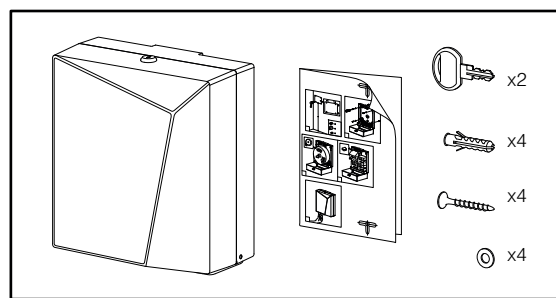

**MATERIA**  
BY  
QTS ITALY

MA-FO - MINI MULTIFOLD HAND TOWEL DISPENSER (🧻)  
MA-TO - JUMBO TOILET ROLL DISPENSER (🌀)  
MA-TF - MINI FOLDED TOILET TISSUE DISPENSER (🧻)

(i) Only with dispenser not fixed on the wall

(i) Only with dispenser not fixed on the wall