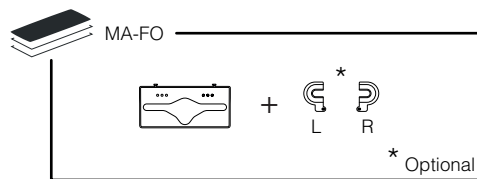

**MATERIA**  
BY  
QTS ITALY

MA-FO - MINI MULTIFOLD HAND TOWEL DISPENSER (🧻)  
MA-TO - JUMBO TOILET ROLL DISPENSER (🌀)  
MA-TF - MINI FOLDED TOILET TISSUE DISPENSER (🧻)

(i) Only with dispenser not fixed on the wall

(i) Only with dispenser not fixed on the wall