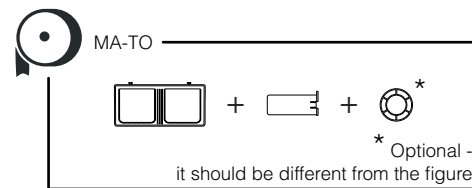

**MATERIA**  
BY  
QTS ITALY

MA-FO - MINI MULTIFOLD HAND TOWEL DISPENSER (🧻)  
MA-TO - JUMBO TOILET ROLL DISPENSER (🌀)  
MA-TF - MINI FOLDED TOILET TISSUE DISPENSER (🧻)

(i) Only with dispenser not fixed on the wall

(i) Only with dispenser not fixed on the wall