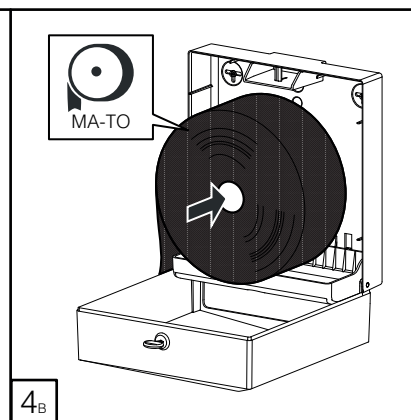

**MATERIA**  
BY  
QTS ITALY

MA-FO - MINI MULTIFOLD HAND TOWEL DISPENSER (🧻)  
MA-TO - JUMBO TOILET ROLL DISPENSER (🌀)  
MA-TF - MINI FOLDED TOILET TISSUE DISPENSER (🧻)

(i) Only with dispenser not fixed on the wall

(i) Only with dispenser not fixed on the wall