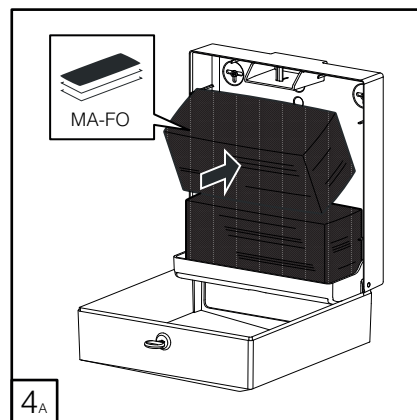

**MATERIA**  
BY  
QTS ITALY

MA-FO - MINI MULTIFOLD HAND TOWEL DISPENSER (🧻)  
MA-TO - JUMBO TOILET ROLL DISPENSER (🌀)  
MA-TF - MINI FOLDED TOILET TISSUE DISPENSER (🧻)

(i) Only with dispenser not fixed on the wall

(i) Only with dispenser not fixed on the wall