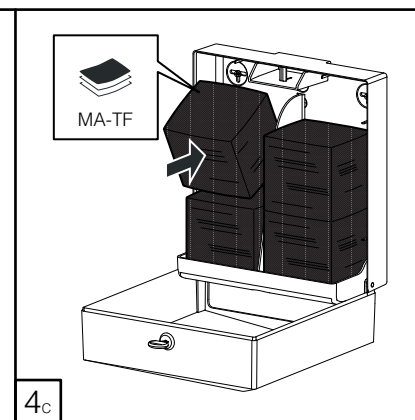

**MATERIA**  
BY  
QTS ITALY

MA-FO - MINI MULTIFOLD HAND TOWEL DISPENSER (🧻)  
MA-TO - JUMBO TOILET ROLL DISPENSER (🌀)  
MA-TF - MINI FOLDED TOILET TISSUE DISPENSER (🧻)

(i) Only with dispenser not fixed on the wall

(i) Only with dispenser not fixed on the wall