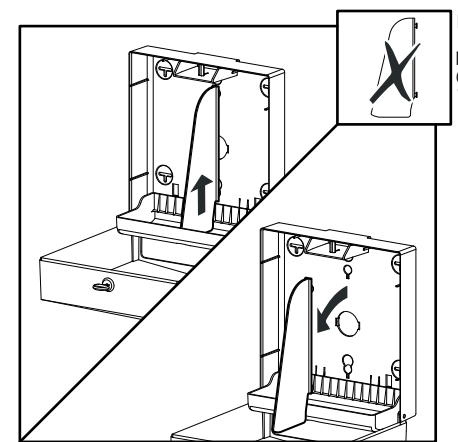

**MATERIA**  
BY  
QTS ITALY

MA-FO - MINI MULTIFOLD HAND TOWEL DISPENSER (🧻)  
MA-TO - JUMBO TOILET ROLL DISPENSER (🌀)  
MA-TF - MINI FOLDED TOILET TISSUE DISPENSER (🧻)

(i) Only with dispenser not fixed on the wall

(i) Only with dispenser not fixed on the wall