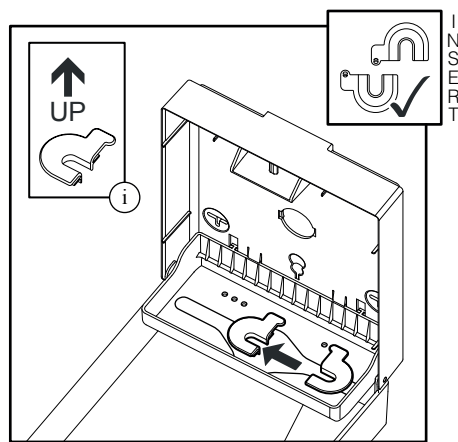

**MATERIA**  
BY  
QTS ITALY

MA-FO - MINI MULTIFOLD HAND TOWEL DISPENSER (🧻)  
MA-TO - JUMBO TOILET ROLL DISPENSER (🌀)  
MA-TF - MINI FOLDED TOILET TISSUE DISPENSER (🧻)

(i) Only with dispenser not fixed on the wall

(i) Only with dispenser not fixed on the wall