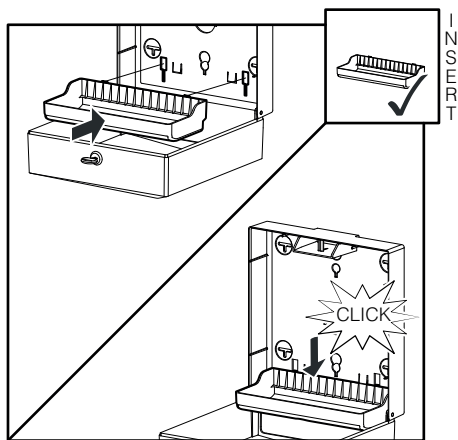

**MATERIA**  
BY  
QTS ITALY

MA-FO - MINI MULTIFOLD HAND TOWEL DISPENSER (🧻)  
MA-TO - JUMBO TOILET ROLL DISPENSER (🌀)  
MA-TF - MINI FOLDED TOILET TISSUE DISPENSER (🧻)

(i) Only with dispenser not fixed on the wall

(i) Only with dispenser not fixed on the wall