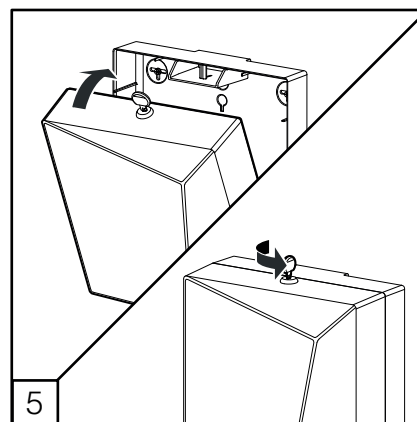

**MATERIA**  
BY  
QTS ITALY

MA-FO - MINI MULTIFOLD HAND TOWEL DISPENSER (🧻)  
MA-TO - JUMBO TOILET ROLL DISPENSER (🌀)  
MA-TF - MINI FOLDED TOILET TISSUE DISPENSER (🧻)

(i) Only with dispenser not fixed on the wall

(i) Only with dispenser not fixed on the wall