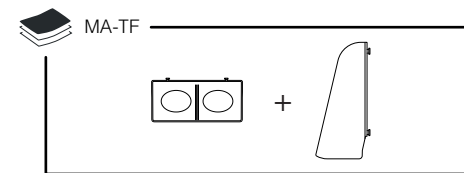

**MATERIA**  
BY  
QTS ITALY

MA-FO - MINI MULTIFOLD HAND TOWEL DISPENSER (🧻)  
MA-TO - JUMBO TOILET ROLL DISPENSER (🌀)  
MA-TF - MINI FOLDED TOILET TISSUE DISPENSER (🧻)

(i) Only with dispenser not fixed on the wall

(i) Only with dispenser not fixed on the wall