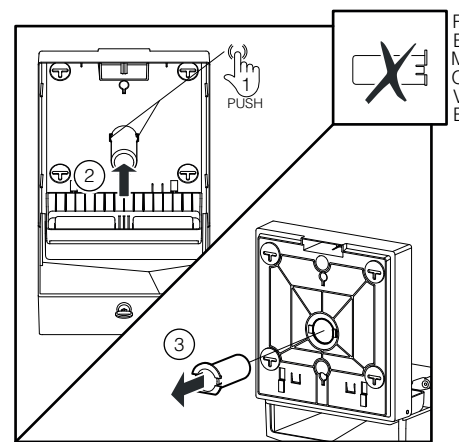

**MATERIA**  
BY  
QTS ITALY

MA-FO - MINI MULTIFOLD HAND TOWEL DISPENSER (🧻)  
MA-TO - JUMBO TOILET ROLL DISPENSER (🌀)  
MA-TF - MINI FOLDED TOILET TISSUE DISPENSER (🧻)

(i) Only with dispenser not fixed on the wall

(i) Only with dispenser not fixed on the wall