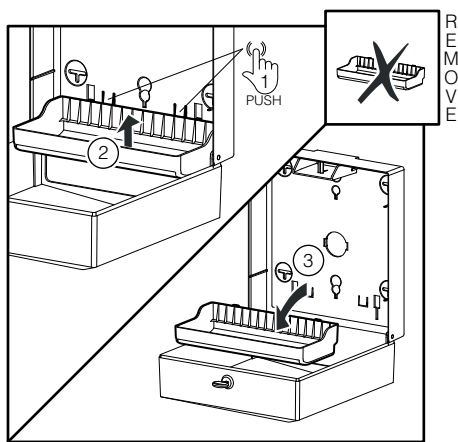

**MATERIA**  
BY  
QTS ITALY

MA-FO - MINI MULTIFOLD HAND TOWEL DISPENSER (🧻)  
MA-TO - JUMBO TOILET ROLL DISPENSER (🌀)  
MA-TF - MINI FOLDED TOILET TISSUE DISPENSER (🧻)

(i) Only with dispenser not fixed on the wall

(i) Only with dispenser not fixed on the wall