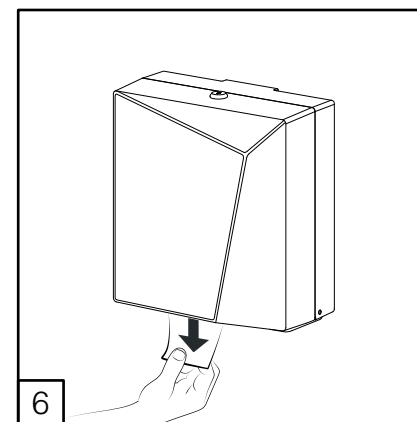

**MATERIA**  
BY  
QTS ITALY

MA-FO - MINI MULTIFOLD HAND TOWEL DISPENSER (🧻)  
MA-TO - JUMBO TOILET ROLL DISPENSER (🌀)  
MA-TF - MINI FOLDED TOILET TISSUE DISPENSER (🧻)

(i) Only with dispenser not fixed on the wall

(i) Only with dispenser not fixed on the wall