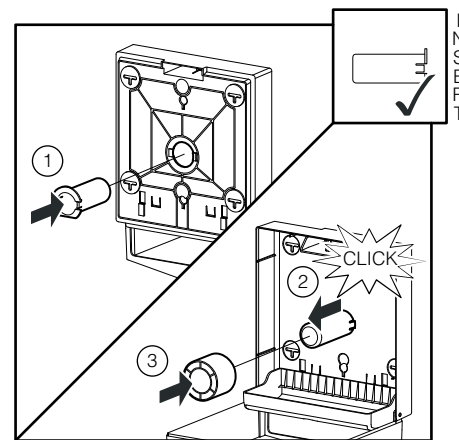

**MATERIA**  
BY  
QTS ITALY

MA-FO - MINI MULTIFOLD HAND TOWEL DISPENSER (🧻)  
MA-TO - JUMBO TOILET ROLL DISPENSER (🌀)  
MA-TF - MINI FOLDED TOILET TISSUE DISPENSER (🧻)

(i) Only with dispenser not fixed on the wall

(i) Only with dispenser not fixed on the wall