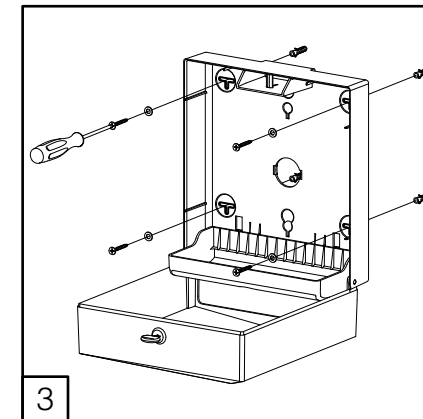

**MATERIA**  
BY  
QTS ITALY

MA-FO - MINI MULTIFOLD HAND TOWEL DISPENSER (🧻)  
MA-TO - JUMBO TOILET ROLL DISPENSER (🌀)  
MA-TF - MINI FOLDED TOILET TISSUE DISPENSER (🧻)

(i) Only with dispenser not fixed on the wall

(i) Only with dispenser not fixed on the wall