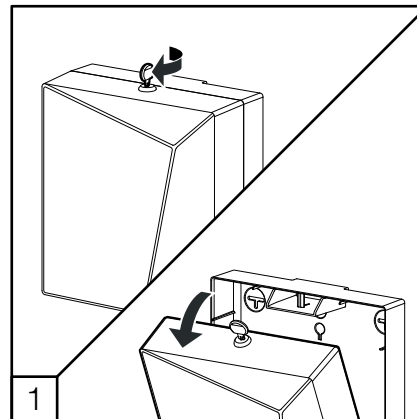

**MATERIA**  
BY  
QTS ITALY

MA-FO - MINI MULTIFOLD HAND TOWEL DISPENSER (🧻)  
MA-TO - JUMBO TOILET ROLL DISPENSER (🌀)  
MA-TF - MINI FOLDED TOILET TISSUE DISPENSER (🧻)

(i) Only with dispenser not fixed on the wall

(i) Only with dispenser not fixed on the wall