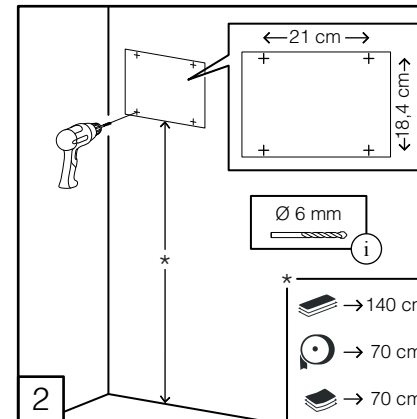

**MATERIA**  
BY  
QTS ITALY

MA-FO - MINI MULTIFOLD HAND TOWEL DISPENSER (🧻)  
MA-TO - JUMBO TOILET ROLL DISPENSER (🌀)  
MA-TF - MINI FOLDED TOILET TISSUE DISPENSER (🧻)

(i) Only with dispenser not fixed on the wall

(i) Only with dispenser not fixed on the wall