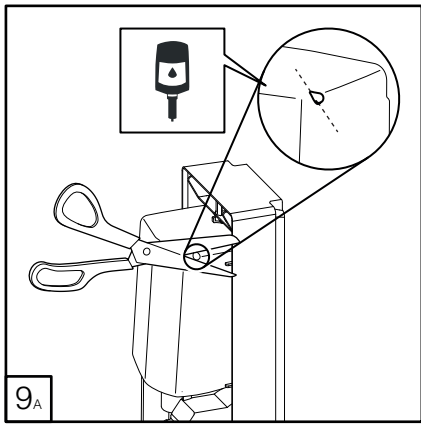

## MA-SO - ELECTRONIC SOAP DISPENSER WITH HARD CARTRIDGE (🔑) OR REFILLABLE (🚰)

 OPERATING  
 TEMPERATURE  
 -15 ~ +50 °C

i