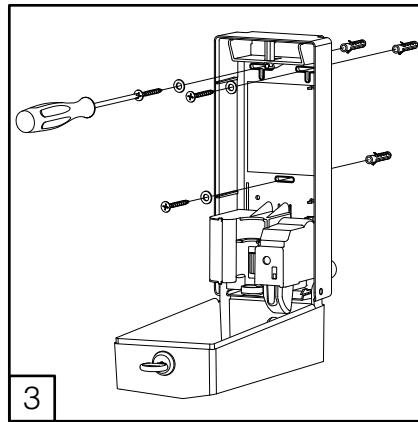

## MA-SO - ELECTRONIC SOAP DISPENSER WITH HARD CARTRIDGE (🔑) OR REFILLABLE (🚰)

 OPERATING  
 TEMPERATURE  
 -15 ~ +50 °C

i