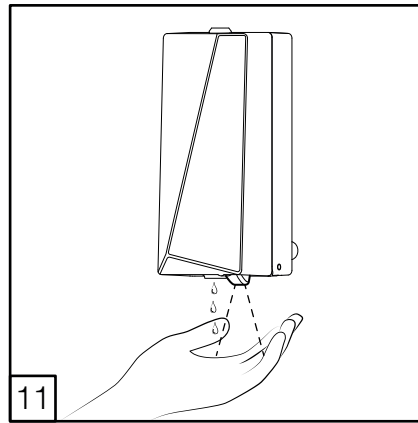

## MA-SO - ELECTRONIC SOAP DISPENSER WITH HARD CARTRIDGE (🔑) OR REFILLABLE (🚰)

 OPERATING  
 TEMPERATURE  
 -15 ~ +50 °C

i