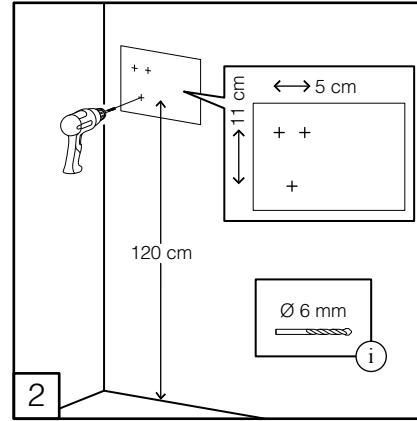

## MA-SO - ELECTRONIC SOAP DISPENSER WITH HARD CARTRIDGE (🔑) OR REFILLABLE (🚰)

 OPERATING  
 TEMPERATURE  
 -15 ~ +50 °C

i