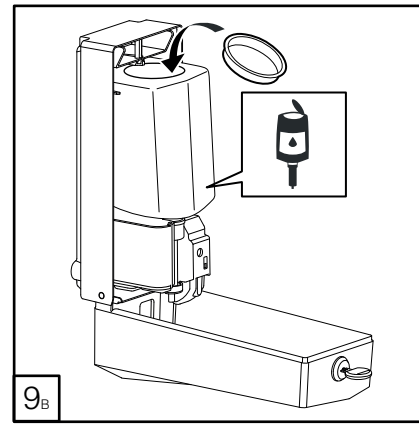

## MA-SO - ELECTRONIC SOAP DISPENSER WITH HARD CARTRIDGE (🔑) OR REFILLABLE (🚰)

 OPERATING  
 TEMPERATURE  
 -15 ~ +50 °C

i