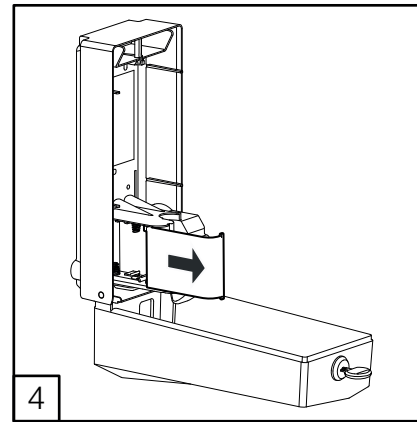

## MA-SO - ELECTRONIC SOAP DISPENSER WITH HARD CARTRIDGE (🔑) OR REFILLABLE (🚰)

 OPERATING  
 TEMPERATURE  
 -15 ~ +50 °C

i