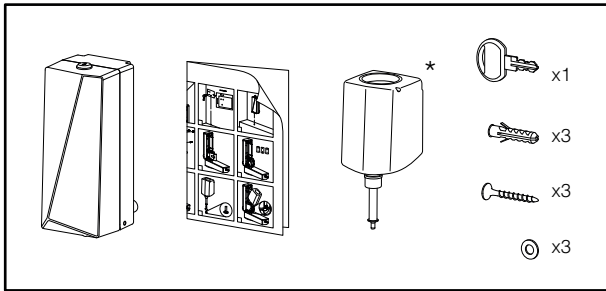

## MA-SO - ELECTRONIC SOAP DISPENSER WITH HARD CARTRIDGE (🔑) OR REFILLABLE (🚰)

 OPERATING  
 TEMPERATURE  
 -15 ~ +50 °C

i