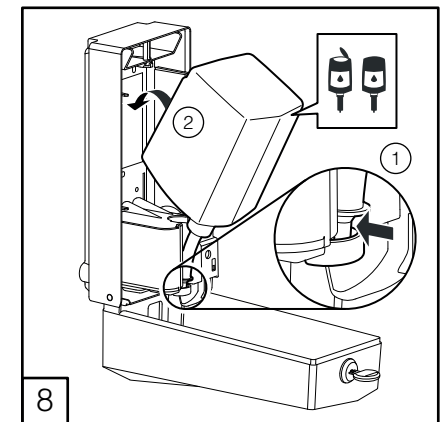

## MA-SO - ELECTRONIC SOAP DISPENSER WITH HARD CARTRIDGE (🔑) OR REFILLABLE (🚰)

 OPERATING  
 TEMPERATURE  
 -15 ~ +50 °C

i