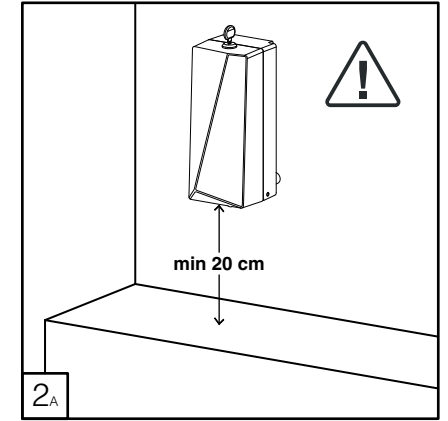

## MA-SO - ELECTRONIC SOAP DISPENSER WITH HARD CARTRIDGE (🔑) OR REFILLABLE (🚰)

 OPERATING  
 TEMPERATURE  
 -15 ~ +50 °C

i