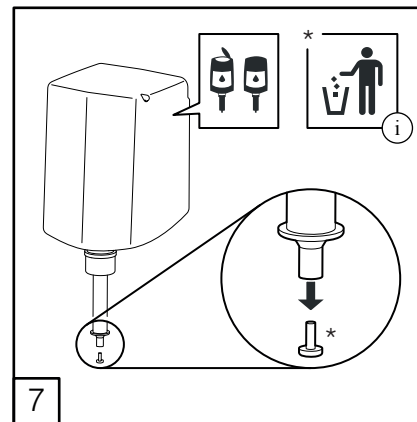

## MA-SO - ELECTRONIC SOAP DISPENSER WITH HARD CARTRIDGE (🔑) OR REFILLABLE (🚰)

 OPERATING  
 TEMPERATURE  
 -15 ~ +50 °C

i