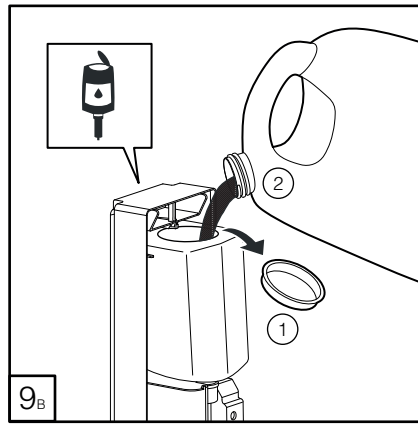

## MA-SO - ELECTRONIC SOAP DISPENSER WITH HARD CARTRIDGE (🔑) OR REFILLABLE (🚰)

 OPERATING  
 TEMPERATURE  
 -15 ~ +50 °C

i