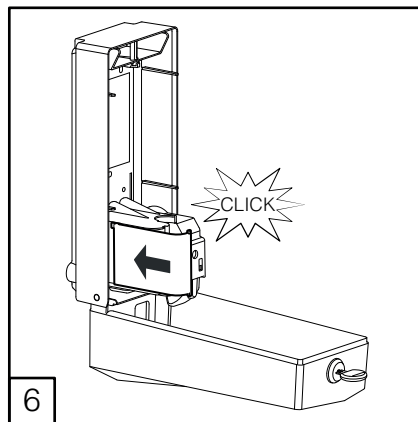

## MA-SO - ELECTRONIC SOAP DISPENSER WITH HARD CARTRIDGE (🔑) OR REFILLABLE (🚰)

 OPERATING  
 TEMPERATURE  
 -15 ~ +50 °C

i