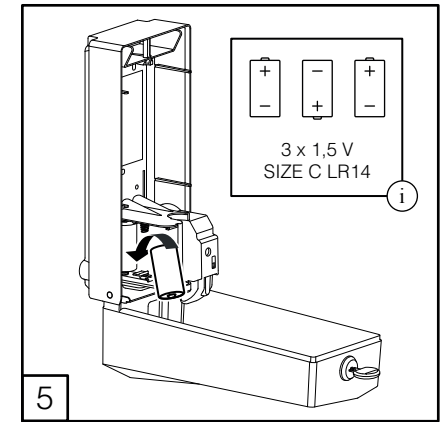

## MA-SO - ELECTRONIC SOAP DISPENSER WITH HARD CARTRIDGE (🔑) OR REFILLABLE (🚰)

 OPERATING  
 TEMPERATURE  
 -15 ~ +50 °C

i